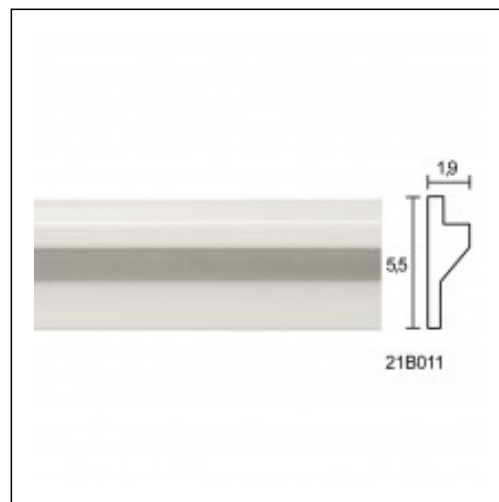

## Panel Mouldings for Ceiling / Kyparissias Recess

Cat.No. 21.B.011

Panel Moulding for Ceiling

**Length:** 150 cm.**Depth:** 1.9 cm.**Height:** 5.5 cm.