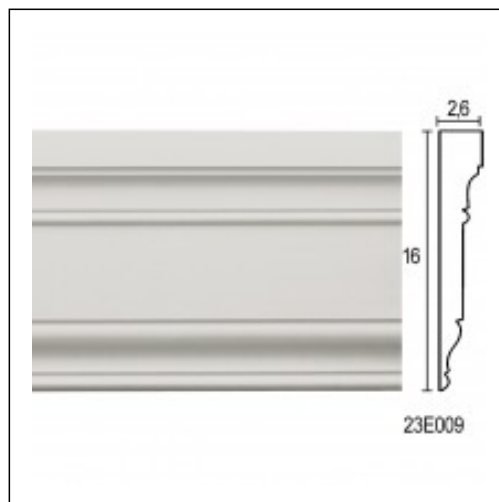

Ribbed panels / National Theater

Cat.No. 23.E.009

Karekliki

Length: 225 cm.

Depth: 2.6 cm.

Height: 16 cm.

RELATIVE PRODUCT PHOTOS