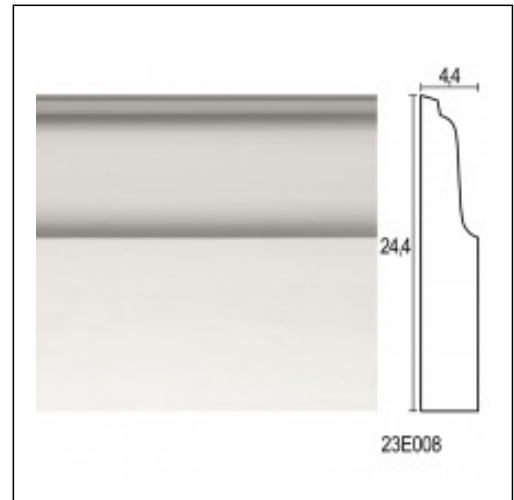

Ribbed panels / National Theater

Cat.No. 23.E.008

Skirting Board

**Length:** 225 cm.  
**Depth:** 4.4 cm.  
**Height:** 24.4 cm.

RELATIVE PRODUCT PHOTOS