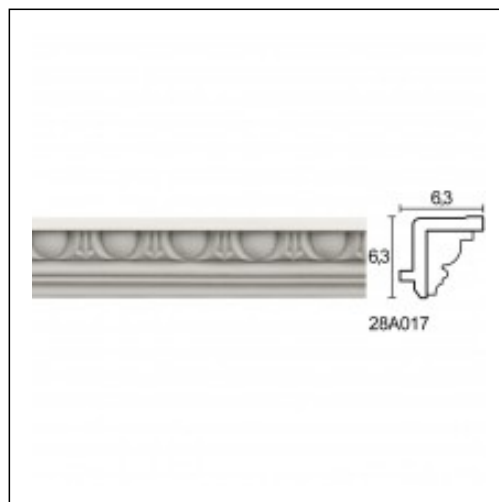

Glyphic Hidden Lighting / Dagadakis Small

Cat.No. 28.A.017

Glyphic Hidden Lighting

Width: 6.4 cm.

Length: 225 cm.

Height: 6.2 cm.

RELATIVE PRODUCT PHOTOS