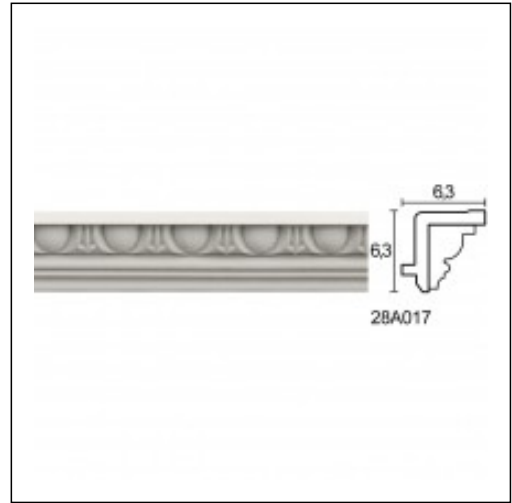

Glyphic Hidden Lighting / Dagadakis Small

Cat.No. 28.A.017

Glyphic Hidden Lighting

Width: 6.4 cm.
Length: 225 cm.
Height: 6.2 cm.

RELATIVE PRODUCT PHOTOS