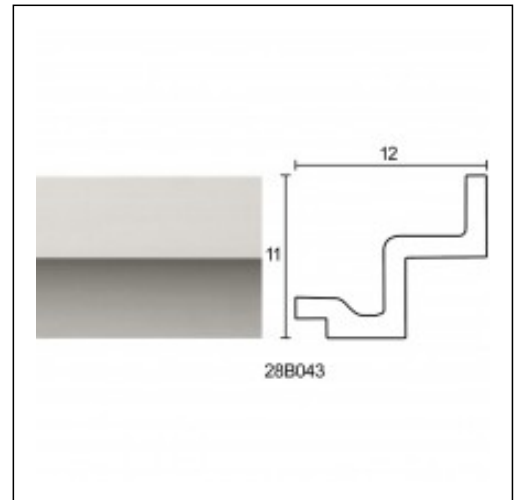

Linear Hidden Lighting / 4x4cm

Cat.No. 28.B.043

Linear Hidden Lighting

Length: 225 cm.**Depth:** 12 cm.**Height:** 11 cm.

RELATIVE PRODUCT PHOTOS