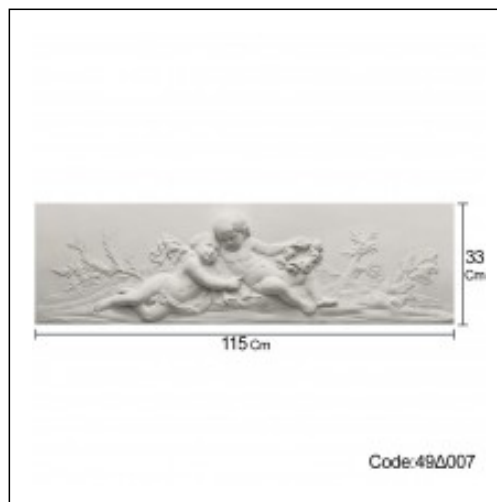

Theme Presentations / Two Angels

Cat.No. 49.D.007

Theme Presentations

Width: 119 cm.

Height: 34 cm.

RELATIVE PRODUCT PHOTOS