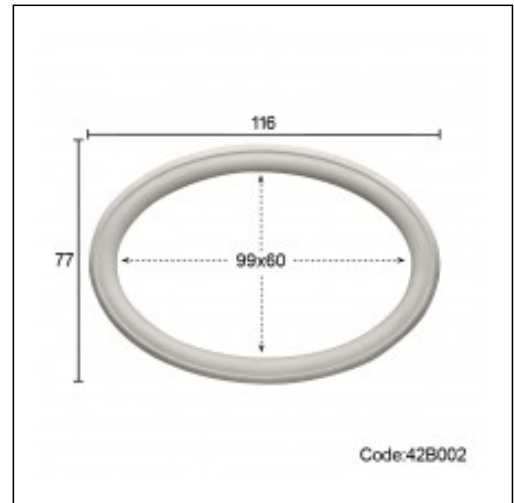

Domes / Ring of Small Oval Dome

Cat.No. 42.B.002

Domes

Width: 79 cm.

Length: 106 cm.

RELATIVE PRODUCT PHOTOS