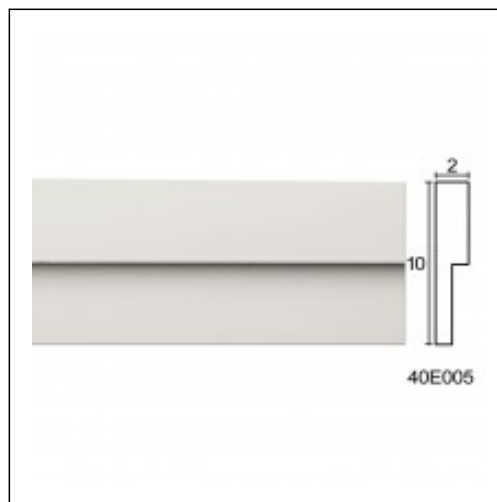

Porticos / Single Step

Cat.No. 40.E.005

Porticos

Length: 150 cm.

Depth: 2 cm.

Height: 10 cm.

RELATIVE PRODUCT PHOTOS