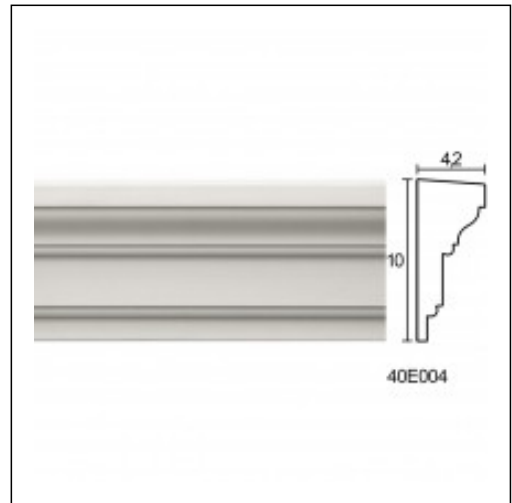

Porticos / Double Circle Small

Cat.No. 40.E.004

Porticos

Length: 150 cm.

Depth: 4 cm.

Height: 9.5 cm.

RELATIVE PRODUCT PHOTOS