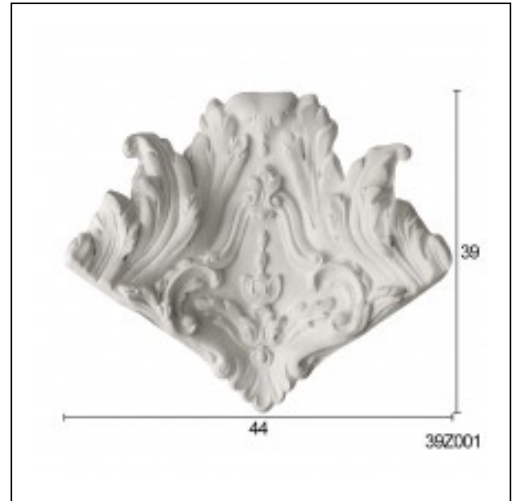

Corners Glyphic / Act 1 Small

Cat.No. 39.Z.001

Corners glyphic

Width: 44 cm.

Height: 39 cm.

RELATIVE PRODUCT PHOTOS