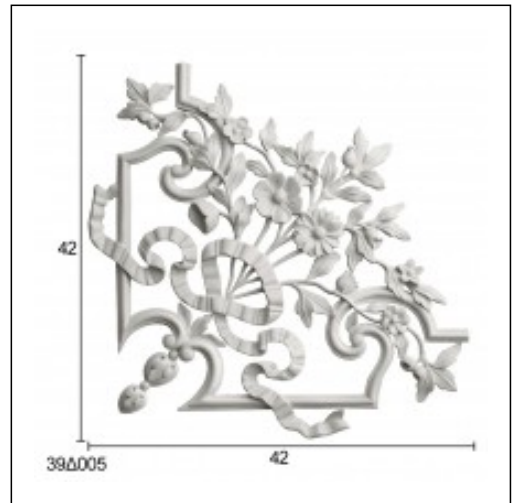

Corners Glyphic / Filellinon

Cat.No. 39.D.005

Corners glyphic

Width: 50 cm.

Height: 58 cm.

RELATIVE PRODUCT PHOTOS