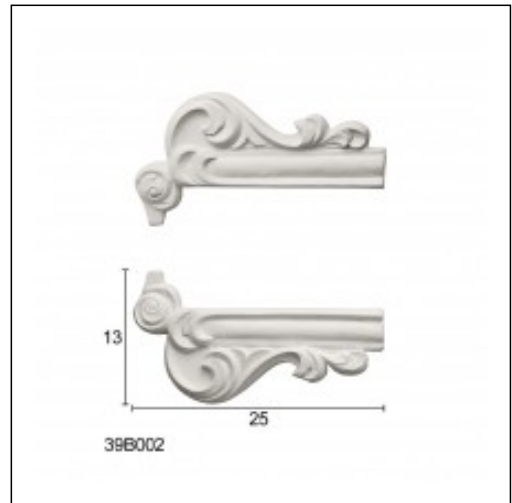

## Corners Glyphic / Squirrels

Cat.No. 39.B.002

Corners glyphic

**Width:** 25 cm.

**Height:** 13 cm.