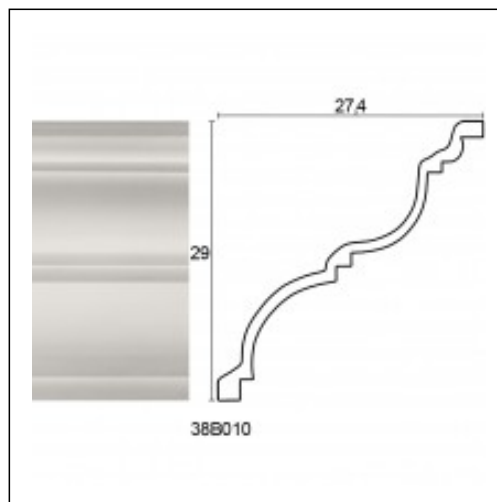

Corbels / Linear

Cat.No. 38.B.010

Corbels

Length: 225 cm.

Depth: 27.4 cm.

Height: 29 cm.

RELATIVE PRODUCT PHOTOS