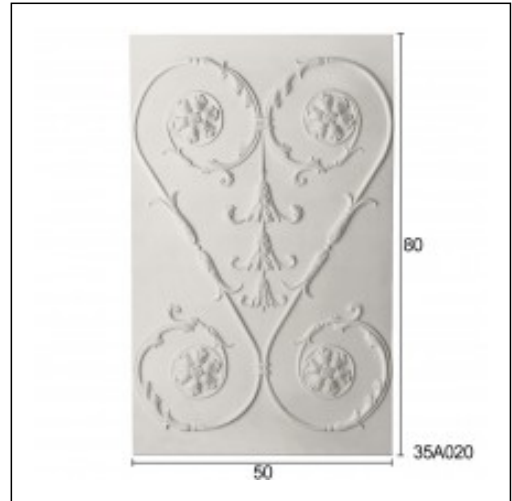

Decorative Elements / Dashboard

Cat.No. 35.A.020

Decorative Elements

Width: 80 cm.

Height: 50 cm.

RELATIVE PRODUCT PHOTOS