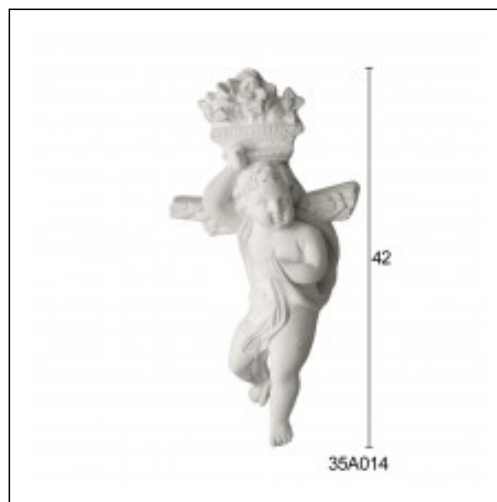

Decorative Elements / Angel L

Cat.No. 35.A.014

Decorative Elements

**Height:** 35 cm.

RELATIVE PRODUCT PHOTOS