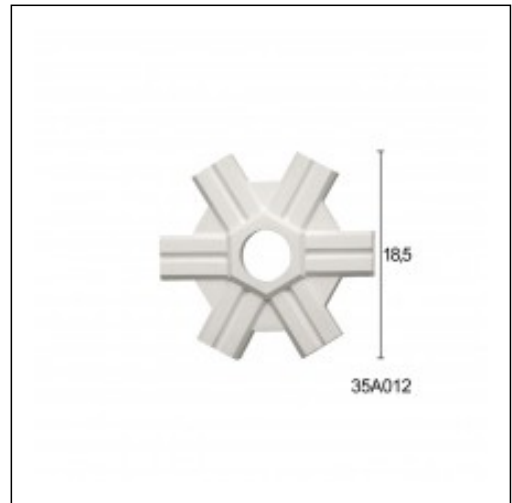

Decorative Elements / Wheel Holiday

Cat.No. 35.A.012

Decorative Elements

F1: 18.5 cm.

F2: 4 cm.

RELATIVE PRODUCT PHOTOS