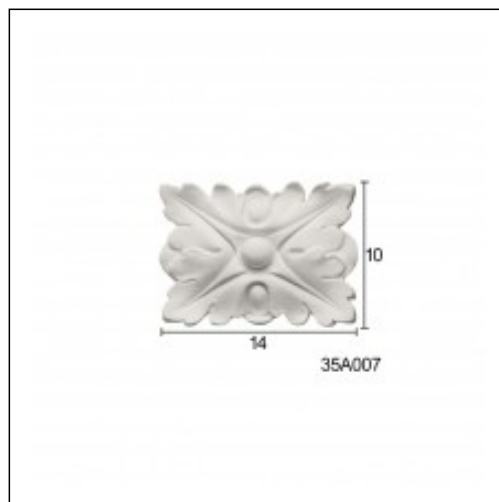

Decorative Elements / German Ceiling Rose

Cat.No. 35.A.007

Decorative Elements

Width: 14 cm.

Height: 10 cm.

RELATIVE PRODUCT PHOTOS