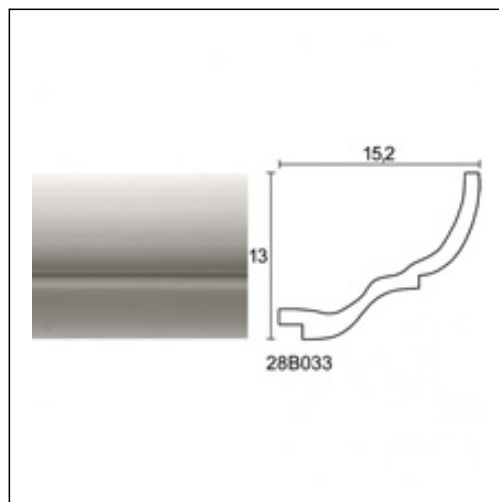

Linear Hidden Lighting / S Shape

Cat.No. 28.B.033

Linear Hidden Lighting

Length: 225 cm.

Depth: 15.2 cm.

Height: 13 cm.

RELATIVE PRODUCT PHOTOS