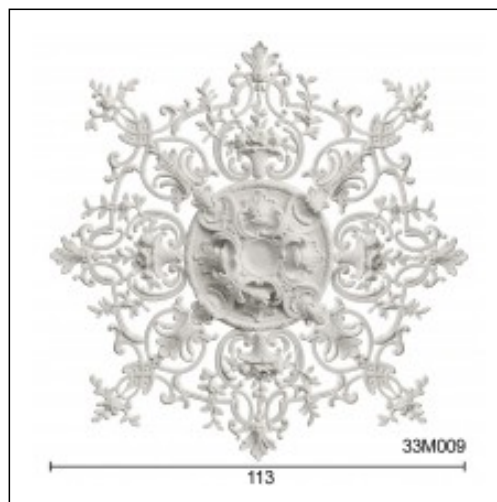

Glyphic Ceiling Roses / Katsaros

Cat.No. 33.M.009

Glyphic centerpieces

F1: 113 cm.

RELATIVE PRODUCT PHOTOS