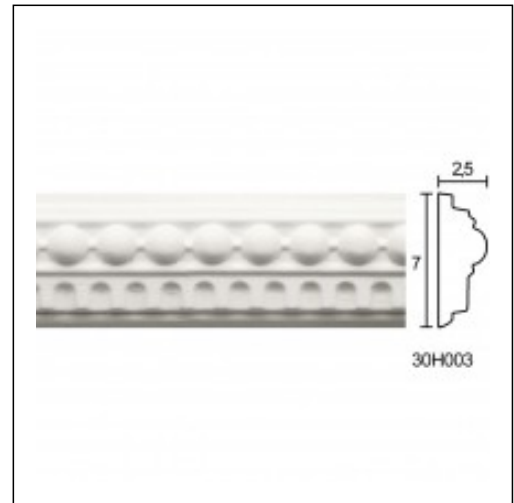

Panel Mouldings for Ceiling and Wall / Pearls

Cat.No. 30.H.003

Glyphic Panel Mouldings

Length: 60 cm.
Depth: 2.5 cm.
Height: 7 cm.

RELATIVE PRODUCT PHOTOS