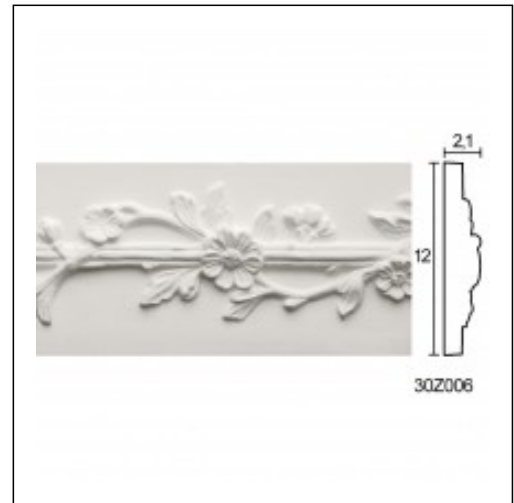

Ribbed panels / Daisy Twig

Cat.No. 30.Z.006

Glyphic Panel Mouldings

Length: 160 cm.

Depth: 2.1 cm.

Height: 12 cm.

RELATIVE PRODUCT PHOTOS