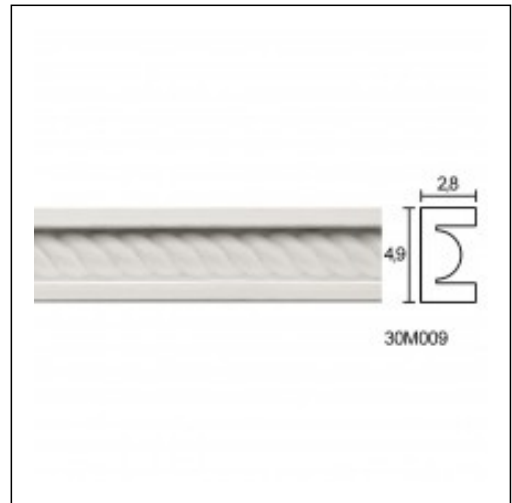

Panneaux / Rope with Socket

Cat.No. 30.M.009

Glyphic Panel Mouldings

Length: 140 cm.

Depth: 2.8 cm.

Height: 4.9 cm.

RELATIVE PRODUCT PHOTOS