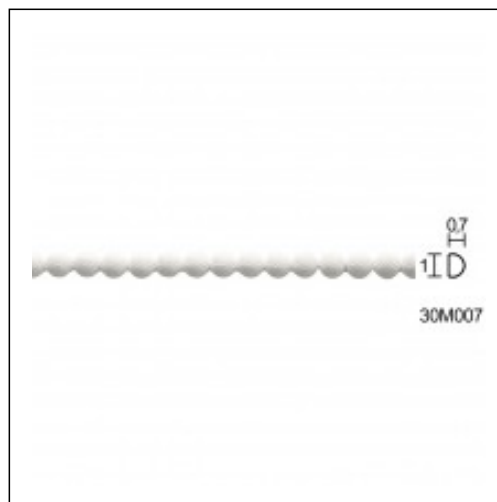

Panneaux / Rosary

Cat.No. 30.M.007

Glyphic Panel Mouldings

Length: 100 cm.

Depth: 0.7 cm.

Height: 1 cm.

RELATIVE PRODUCT PHOTOS