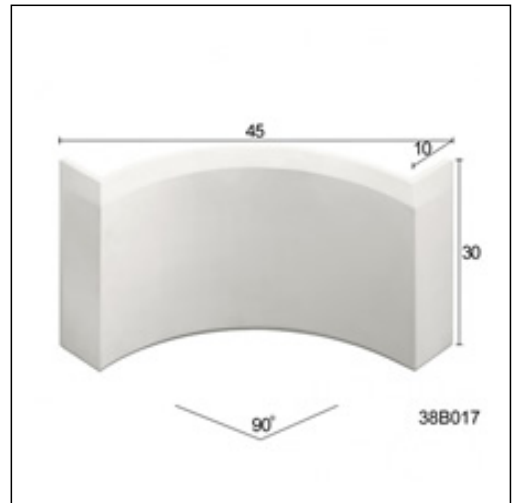

Corbels / Corbel OSAKA

Cat.No. 38.B.017

Corbel

Width: 45 cm.

Depth: 38 cm.

Height: 38 cm.

RELATIVE PRODUCT PHOTOS