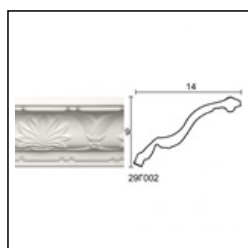

RELATIVE PRODUCTS

Cone S 210cm
Glyphic Cornices
Cat.No.