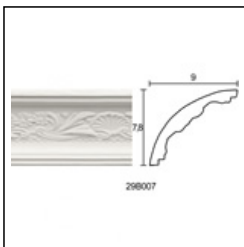

RELATIVE PRODUCTS

Clam
Glyphic Cornices
Cat.No.