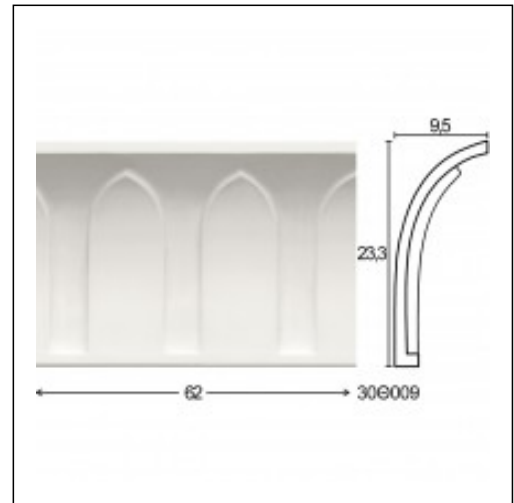

Ribbed panels / Dubai

Cat.No. 30.U.009

Glyphic Panel Mouldings

Length: 62 cm.**Depth:** 9.5 cm.**Height:** 23.3 cm.

RELATIVE PRODUCT PHOTOS