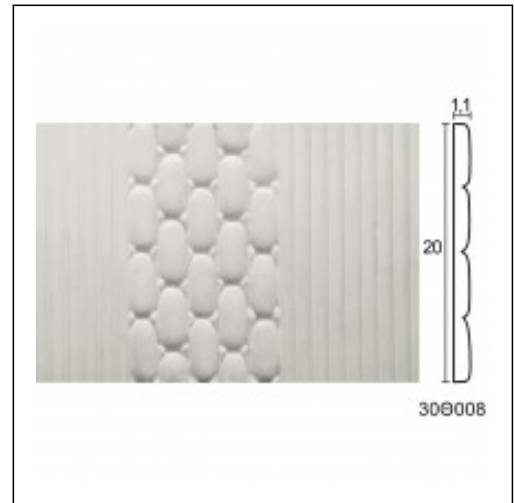

## Ribbed panels / Pebbles

Cat.No. 30.U.008

Glyphic Panel Mouldings

**Length:** 161 cm.

**Depth:** 1.1 cm.

**Height:** 20 cm.