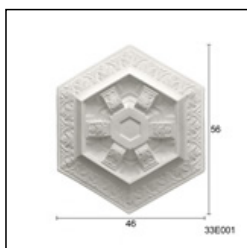

Glyphic Cornices / Panel Simple

Cat.No. 29.H.001

Glyphic cornices

Width: 21.6 cm.

Length: 200 cm.

Height: 10.7 cm.

RELATIVE PRODUCT PHOTOS

RELATIVE PRODUCTS