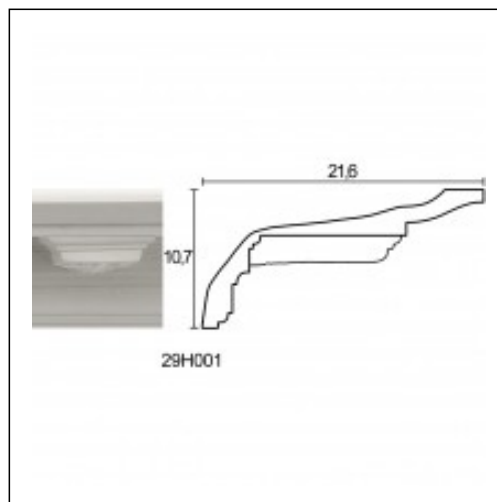

Glyphic Cornices / Panel Simple

Cat.No. 29.H.001

Glyphic cornices

Width: 21.6 cm.

Length: 200 cm.

Height: 10.7 cm.

RELATIVE PRODUCT PHOTOS

RELATIVE PRODUCTS