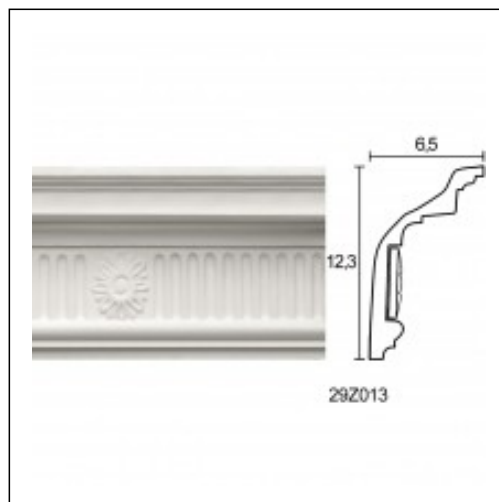

Glyphic Cornices / Rabote 6cm

Cat.No. 29.Z.013

Glyphic cornices

Width: 13.5 cm.

Length: 225 cm.

Height: 16 cm.

RELATIVE PRODUCT PHOTOS