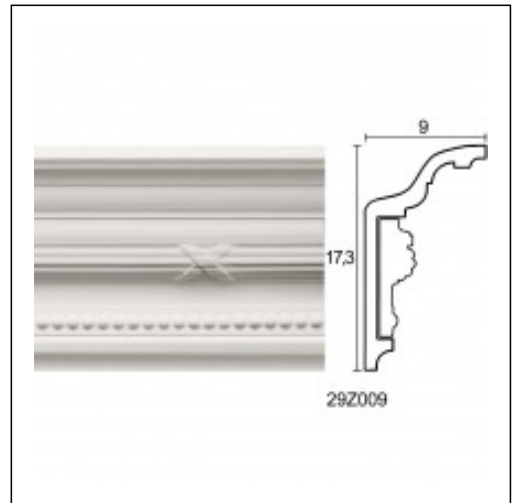

Glyphic Cornices / Beads

Cat.No. 29.Z.009

Glyphic cornices

Width: 9 cm.

Length: 225 cm.

Height: 17.3 cm.

RELATIVE PRODUCT PHOTOS