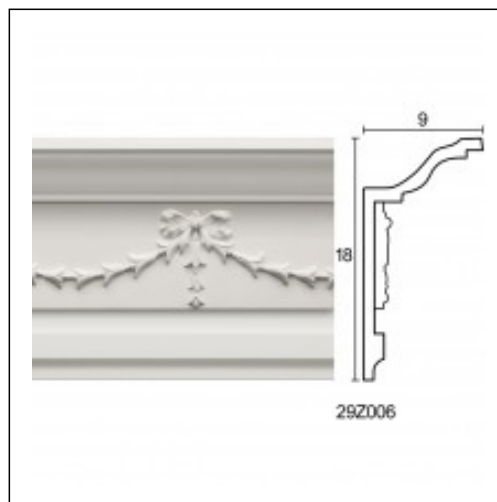

Glyphic Cornices / Flower

Cat.No. 29.Z.006

Glyphic cornices

Width: 9.8 cm.
Length: 225 cm.
Height: 14.8 cm.

RELATIVE PRODUCT PHOTOS

RELATIVE PRODUCTS

Fistoni Octagon
 Glyphic Ceiling Roses
 Cat.No.