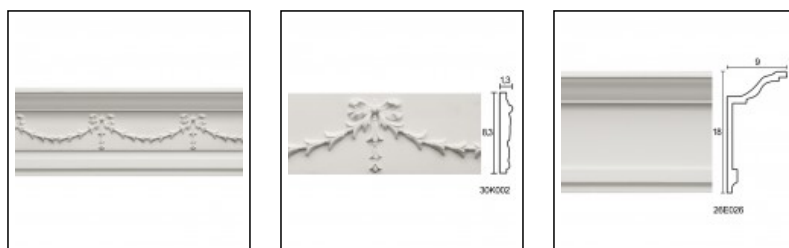

Glyphic Cornices / Flower

Cat.No. 29.Z.006

Glyphic cornices

Width: 9.8 cm.
Length: 225 cm.
Height: 14.8 cm.

RELATIVE PRODUCT PHOTOS

RELATIVE PRODUCTS

Fistoni Octagon
 Glyphic Ceiling Roses
 Cat.No.