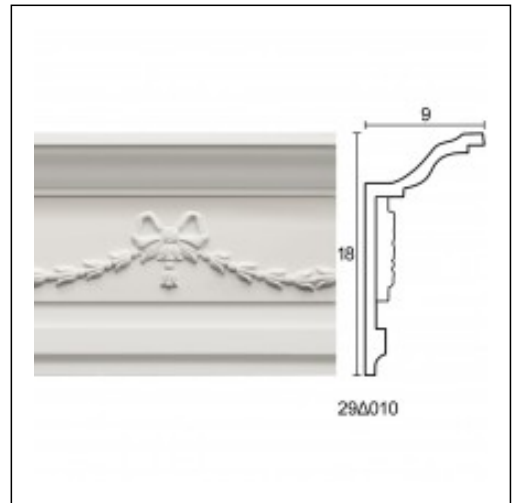

Glyphic Cornices / Composition Bell

Cat.No. 29.D.010

Glyphic cornices

Width: 8.2 cm.
Length: 225 cm.
Height: 16.2 cm.

RELATIVE PRODUCT PHOTOS