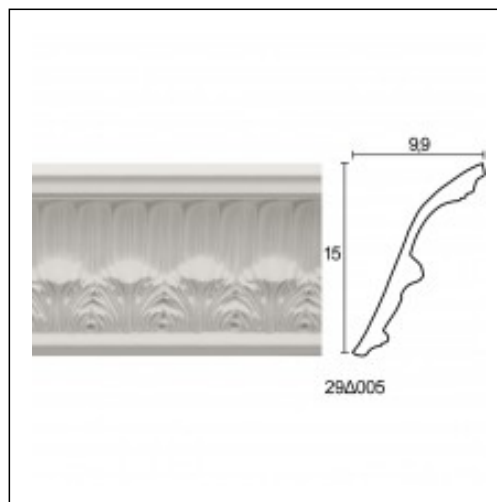

Glyphic Cornices / Spear

Cat.No. 29.D.005

Glyphic cornices

Width: 9.9 cm.

Length: 190 cm.

Height: 15 cm.

RELATIVE PRODUCT PHOTOS

RELATIVE PRODUCTS