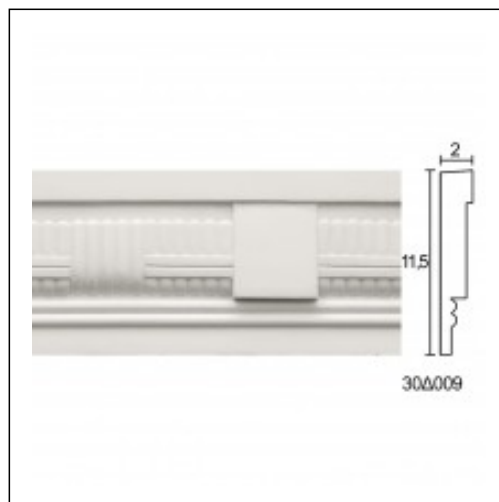

Panel Mouldings for Ceiling and Wall / Rabote Large

Cat.No. 30.D.009

Glyphic Panel Mouldings

Length: 187 cm.

Depth: 2 cm.

Height: 11.5 cm.

RELATIVE PRODUCT PHOTOS

RELATIVE PRODUCTS

Rabote 40cm
Linear Ceiling Roses
Cat.No.