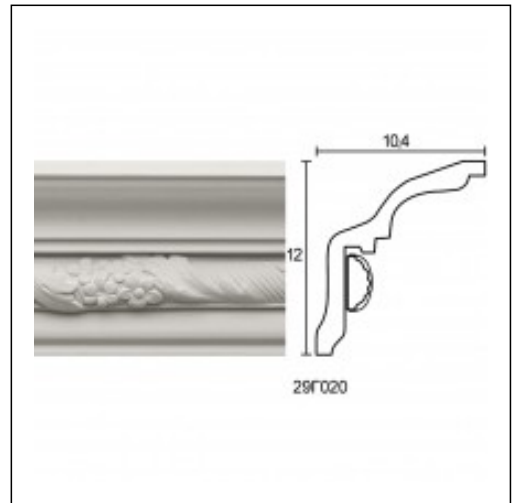

Glyphic Cornices / Composition Faberge

Cat.No. 29.C.020

Glyphic cornices

Width: 10 cm.

Length: 225 cm.

Height: 12 cm.

RELATIVE PRODUCT PHOTOS