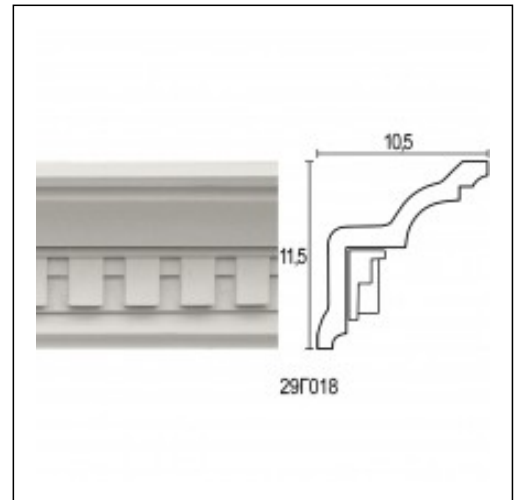

Glyphic Cornices / Composition Dent & Gregory

Cat.No. 29.C.018

Glyphic cornices

Width: 14.5 cm.**Length:** 225 cm.**Height:** 14.6 cm.

RELATIVE PRODUCT PHOTOS