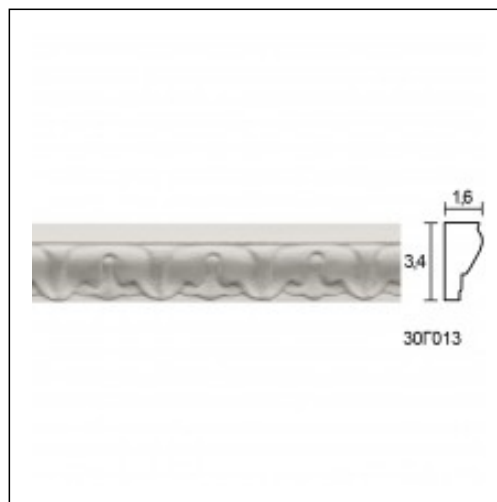

## Panel Mouldings for Ceiling and Wall / Leaf Synthesis

Cat.No. 30.C.013

Glyphic Panel Mouldings

**Length:** 125 cm.

**Depth:** 1.6 cm.

**Height:** 3.4 cm.