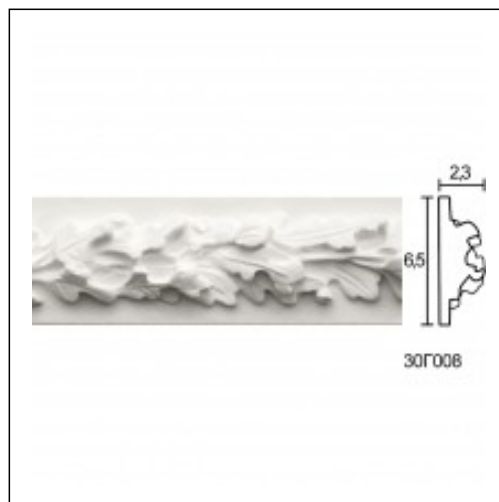

Panel Mouldings for Ceiling and Wall / Leaf Sfigakis

Cat.No. 30.C.008

Panel mouldings

Length: 120 cm.

Depth: 2.3 cm.

Height: 6.5 cm.

RELATIVE PRODUCT PHOTOS