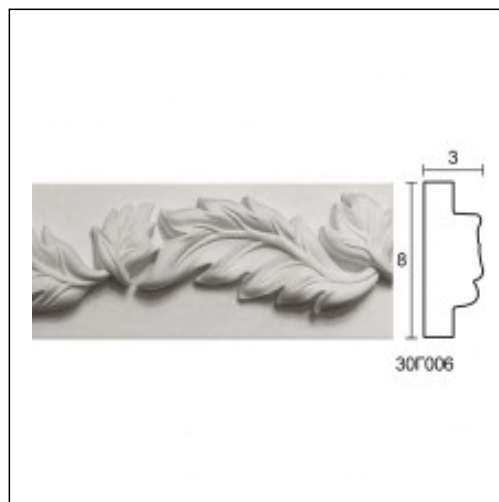

Panel Mouldings for Ceiling and Wall / Foliage

Cat.No. 30.C.006

Glyphic Panel Mouldings

Length: 33 cm.

Depth: 3 cm.

Height: 8 cm.

RELATIVE PRODUCT PHOTOS