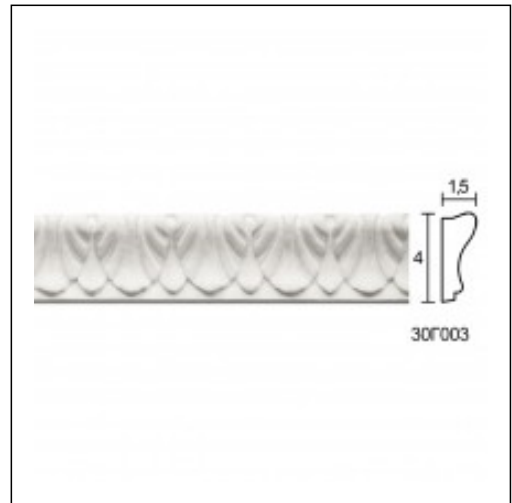

Panel Mouldings for Ceiling and Wall / Little Leaf

Cat.No. 30.C.003

Glyphic Panel Mouldings

Length: 87 cm.
Depth: 1.5 cm.
Height: 4 cm.

RELATIVE PRODUCT PHOTOS

RELATIVE PRODUCTS

Composition Faberge-Dent
Glyphic Cornices
Cat.No.