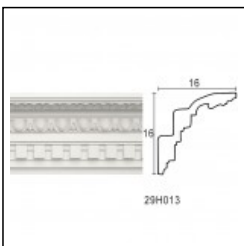

Panel Mouldings for Ceiling and Wall / Little Leaf

Cat.No. 30.C.003

Glyphic Panel Mouldings

Length: 87 cm.
Depth: 1.5 cm.
Height: 4 cm.

RELATIVE PRODUCT PHOTOS

RELATIVE PRODUCTS

Composition Faberge-Dent
Glyphic Cornices
Cat.No.