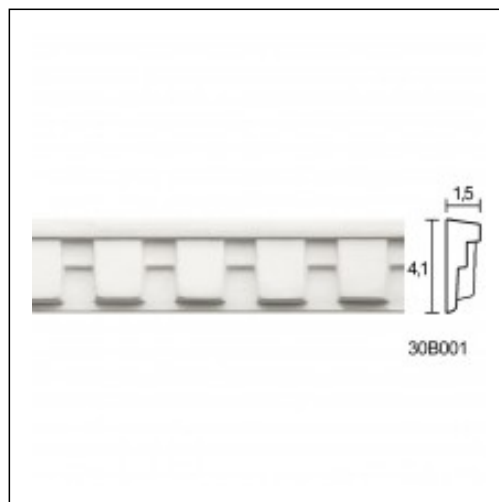

## Panel Mouldings for Ceiling and Wall / Teardrop Small

Cat.No. 30.B.001

Glyphic Panel Mouldings

**Length:** 120 cm.

**Depth:** 1.5 cm.

**Height:** 4.1 cm.