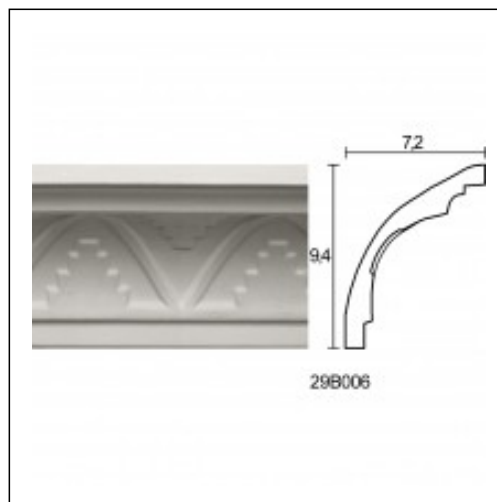

Glyphic Cornices / Doily

Cat.No. 29.B.006

Glyphic cornices

Width: 8.2 cm.

Length: 210 cm.

Height: 9 cm.

RELATIVE PRODUCT PHOTOS

RELATIVE PRODUCTS