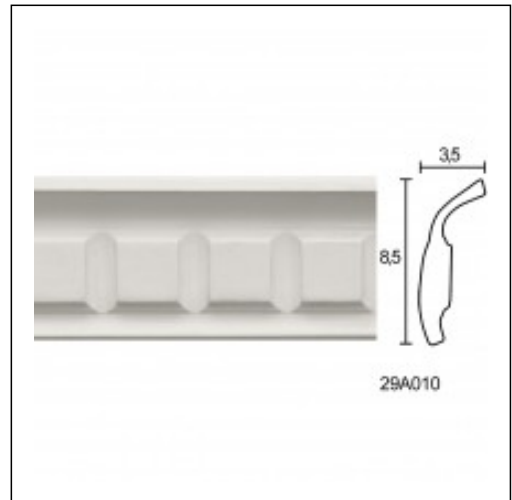

Glyphic Cornices / Squares

Cat.No. 29.A.010

Glyphic cornices

Width: 6 cm.

Length: 200 cm.

Height: 6.3 cm.

RELATIVE PRODUCT PHOTOS