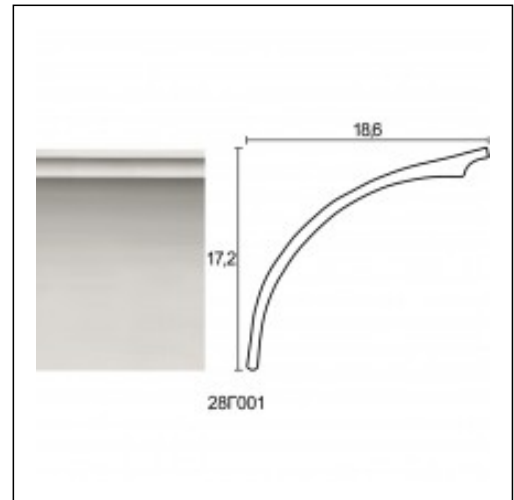

Gleam - Reflecting Light / Tube

Cat.No. 28.C.001

Gleam-Reflecting Light

Width: 16.5 cm.

Length: 2 cm.

Height: 19.5 cm.

RELATIVE PRODUCT PHOTOS