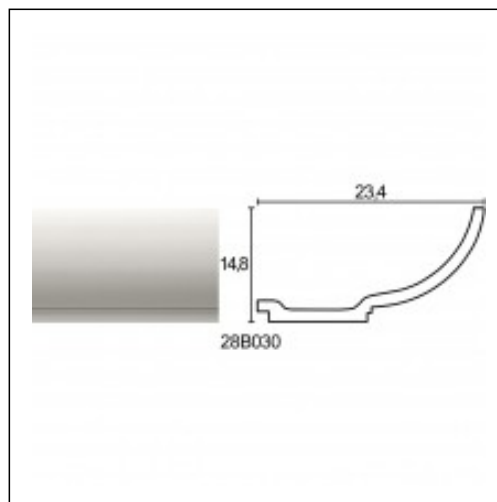

Linear Hidden Lighting / Parthenis Nr 6

Cat.No. 28.B.030

Linear hidden lighting

Length: 225 cm.

Depth: 23.4 cm.

Height: 14.8 cm.

RELATIVE PRODUCT PHOTOS