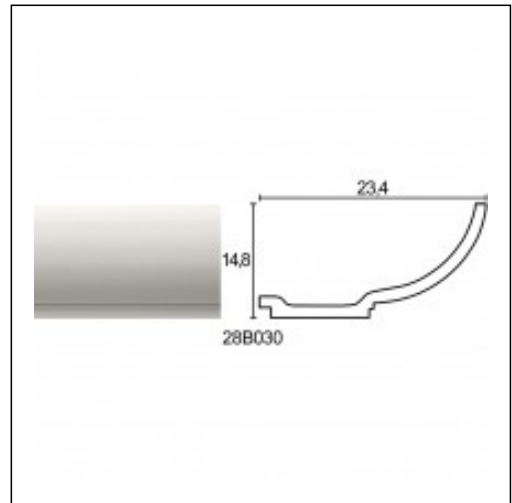

Linear Hidden Lighting / Parthenis Nr 6

Cat.No. 28.B.030

Linear hidden lighting

Length: 225 cm.

Depth: 23.4 cm.

Height: 14.8 cm.

RELATIVE PRODUCT PHOTOS