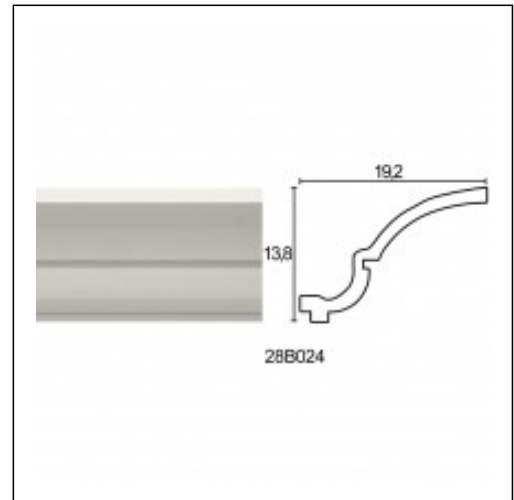

Linear Hidden Lighting / Recess

Cat.No. 28.B.024

Linear hidden lighting

Length: 225 cm.

Depth: 19.2 cm.

Height: 13.8 cm.

RELATIVE PRODUCT PHOTOS