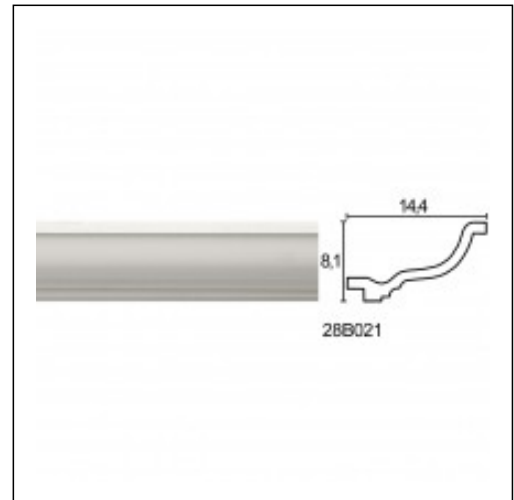

Linear Hidden Lighting / Hollow

Cat.No. 28.B.021

Linear hidden lighting

Length: 225 cm.

Depth: 14.4 cm.

Height: 8.1 cm.

RELATIVE PRODUCT PHOTOS