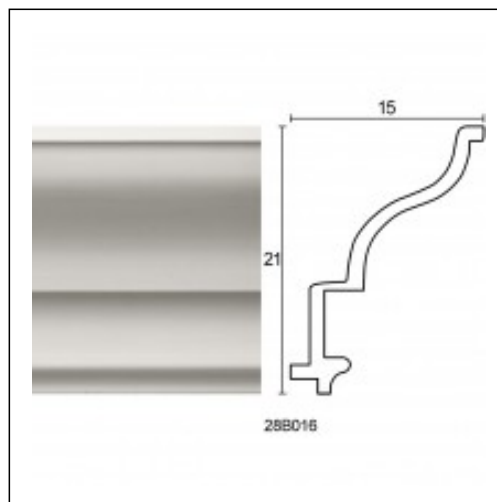

Linear Hidden Lighting / Socket A

Cat.No. 28.B.016

Linear hidden lighting

Length: 225 cm.

Depth: 15 cm.

Height: 21 cm.

RELATIVE PRODUCT PHOTOS