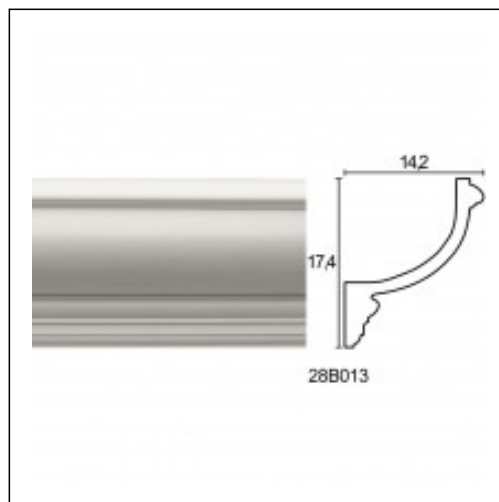

Linear Hidden Lighting / National Theater

Cat.No. 28.B.013

Linear hidden lighting

Length: 225 cm.

Depth: 14.2 cm.

Height: 17.4 cm.

RELATIVE PRODUCT PHOTOS